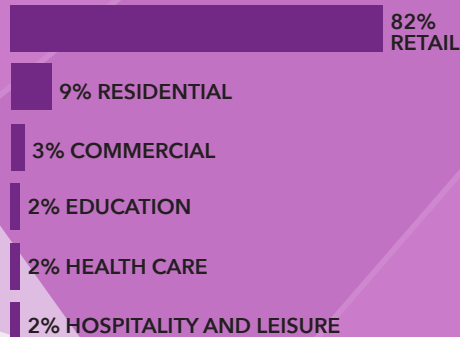

PLANNING
APPROVALS

BIM
READY

37,440^{HRS}
IN BIM SOFTWARE
SINCE 2008

690GB

BIM DATA
SHARED

59,561

PEOPLE REACHED THROUGH
PRESS & INDUSTRY TALKS

4

GRADUATES TRAINED
[FRESH IDEAS & WORKFORCE
DEVELOPMENT]